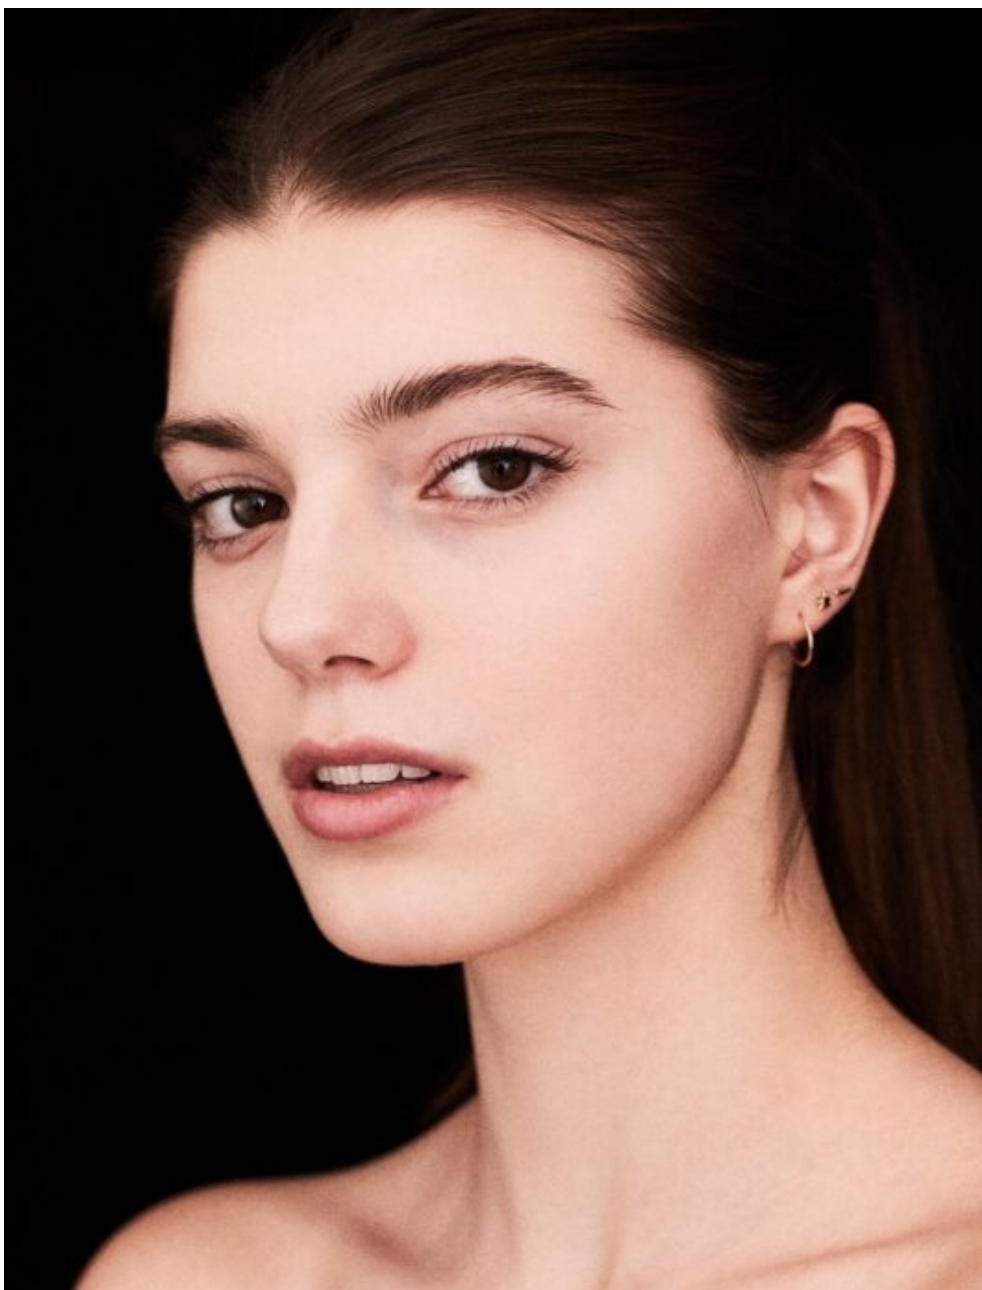

## Cato

Height: 178 | Waist: 63 | Bust: 82 | Hips: 89 | Shoe: 40

| Hair: Brown | Eyes: Brown

VDM  
MODEL MANAGEMENT

HEIGHT: 178 | WAIST: 63 | BUST: 82 | HIPS: 89 | SHOE: 40 | HAIR: BROWN | EYES: BROWN

VDM  
MODEL MANAGEMENT

HEIGHT: 178 | WAIST: 63 | BUST: 82 | HIPS: 89 | SHOE: 40 | HAIR: BROWN | EYES: BROWN

VDM  
MODEL MANAGEMENT

HEIGHT: 178 | WAIST: 63 | BUST: 82 | HIPS: 89 | SHOE: 40 | HAIR: BROWN | EYES: BROWN

VDM  
MODEL MANAGEMENT

HEIGHT: 178 | WAIST: 63 | BUST: 82 | HIPS: 89 | SHOE: 40 | HAIR: BROWN | EYES: BROWN

VDM  
MODEL MANAGEMENT

HEIGHT: 178 | WAIST: 63 | BUST: 82 | HIPS: 89 | SHOE: 40 | HAIR: BROWN | EYES: BROWN